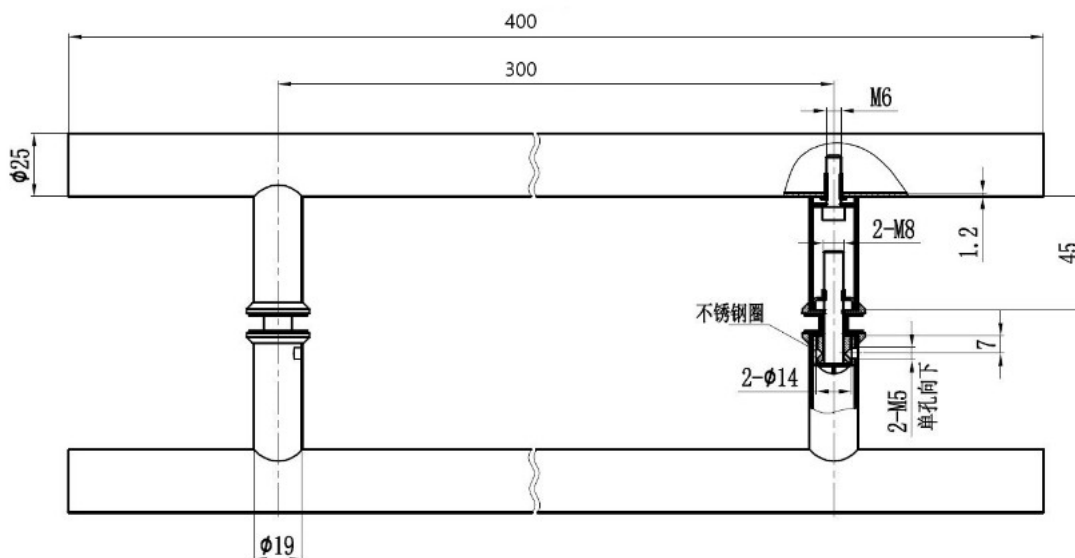

PRODUCT SHEET

Description:

Door Handle "Oder" SS304 Polished, $\varnothing 25 \times 400 \text{mm}$, cc 300mm, 8-12mm Glass Thickness, Bore: $\varnothing 12 \text{mm}$

Item number:

17.87.005-1

Units	Box	Carton	HS Code	Barcode
Pair	1	10	8302415000	 5704866445405